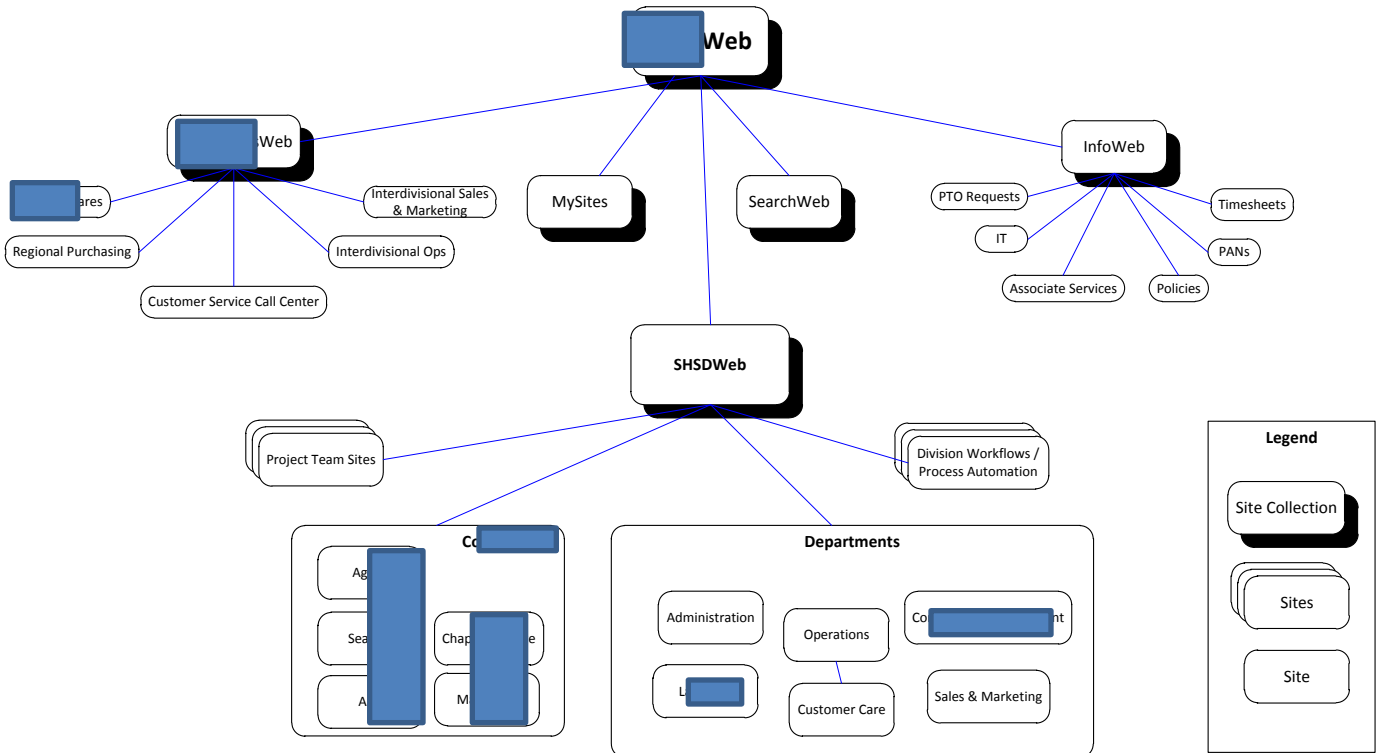

# Circular Navigation Scheme Example Problems

# Sharepoint Division Architecture

Firewalled direct internet access

Riverbed

ShoreTel

# WAN

Confidential Document  
Modified: 10/9/2013

- \* Internet route is through [redacted]
- \* Qwest preferred route to/from [redacted]
- \* Sprint preferred route between non-IDC sites

- VPN**
- 10.21.0.0 /24
  - 10.70.x.x
  - 10.71.x.x
  - 10.72.x.x
  - 10.73.x.x
  - 10.113.4.0 /24
  - 10.170.x.x
  - 10.171.x.x
  - 10.172.x.x
  - 10.190.x.x
  - 10.191.x.x
  - 10.192.96.0 /20
  - 10.200.50.0 /23
  - 172.100.x.x