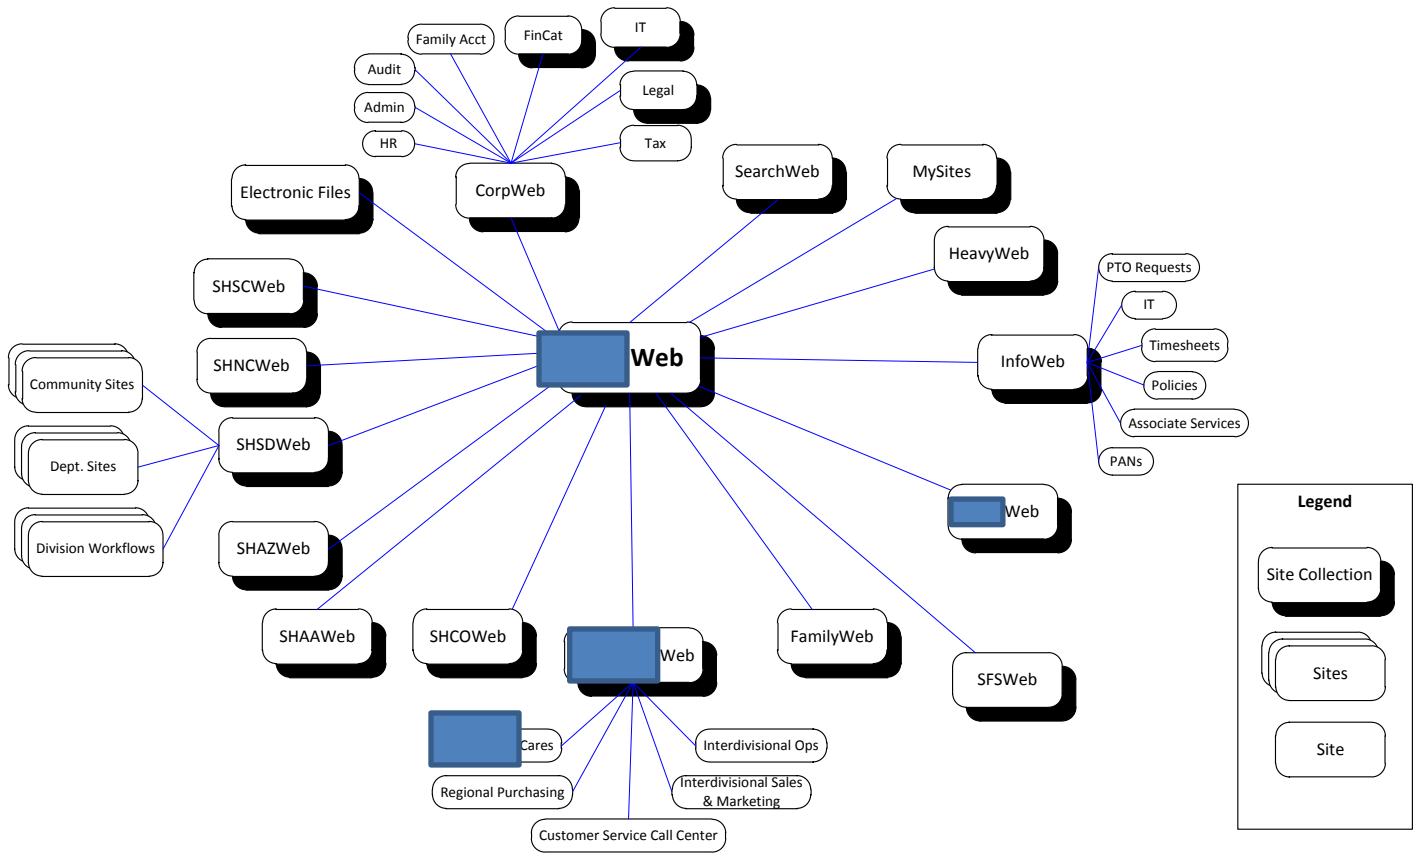

# Circular Navigation Scheme Example Problems

# Sharepoint Division Architecture

Firewalled direct internet access

Riverbed

ShoreTel

# WAN

Confidential Document  
Modified: 10/9/2013

- \* Internet route is through [redacted]
- \* Qwest preferred route to/from [redacted]
- \* Sprint preferred route between non-IDC sites

- VPN**
- 10.21.0.0 /24
  - 10.70.x.x
  - 10.71.x.x
  - 10.72.x.x
  - 10.73.x.x
  - 10.113.4.0 /24
  - 10.170.x.x
  - 10.171.x.x
  - 10.172.x.x
  - 10.190.x.x
  - 10.191.x.x
  - 10.192.96.0 /20
  - 10.200.50.0 /23
  - 172.100.x.x