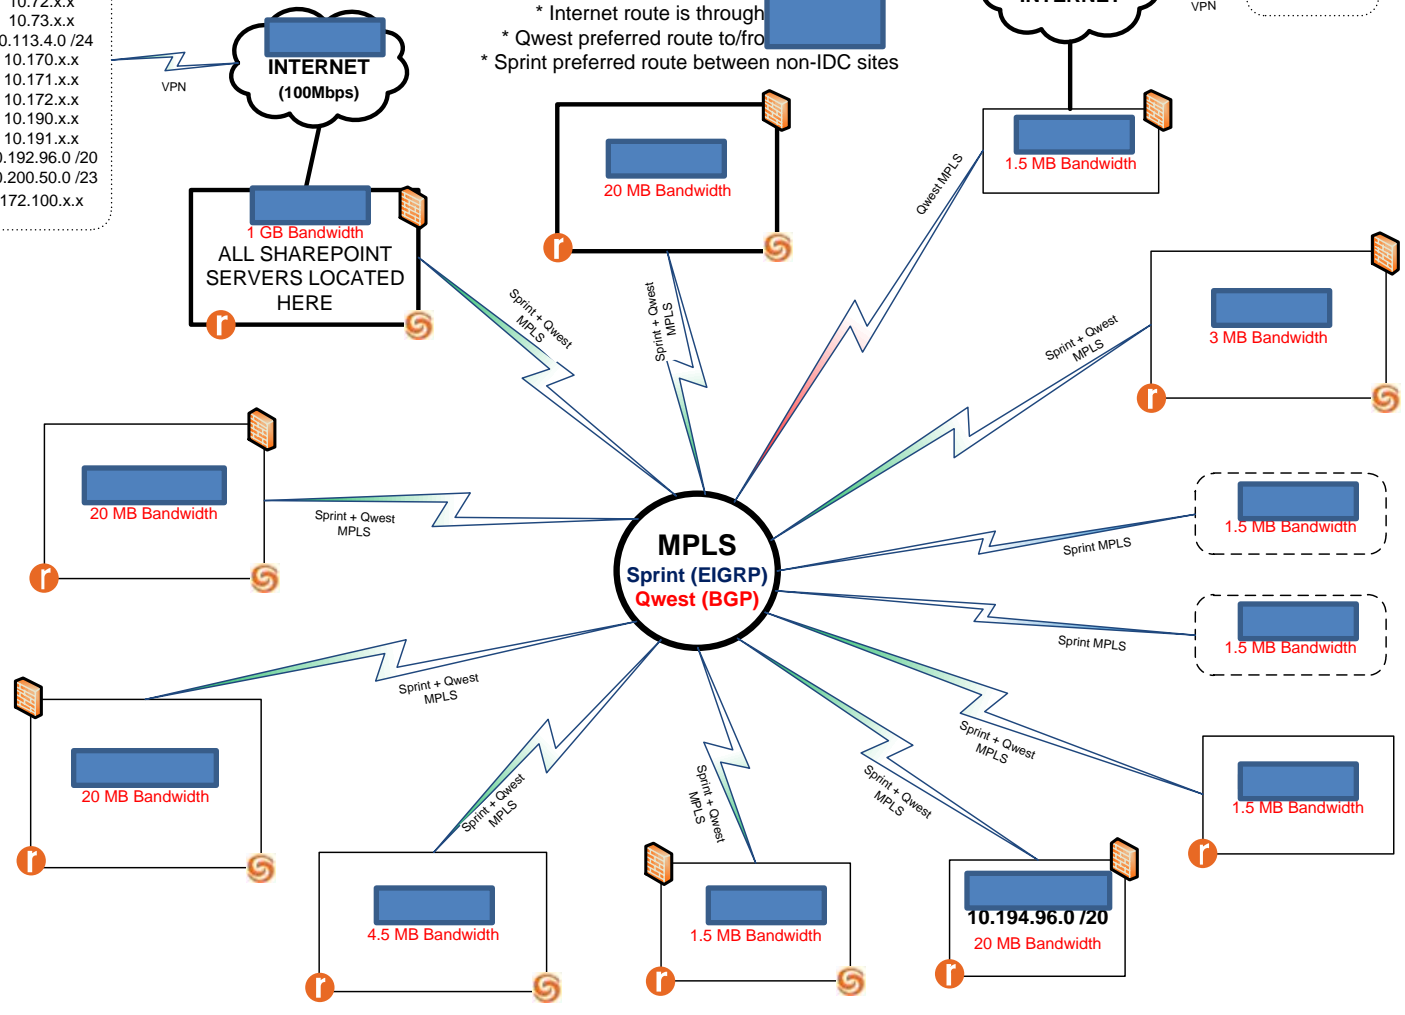

Firewalled direct internet access

Riverbed

ShoreTel

WAN

Confidential Document
Modified: 10/9/2013

- Internet route is through [redacted]
- Qwest preferred route to/from [redacted]
- Sprint preferred route between non-IDC sites

1. **VPN**
- 10.21.0.0 /24
  - 10.70.x.x
  - 10.71.x.x
  - 10.72.x.x
  - 10.73.x.x
  - 10.113.4.0 /24
  - 10.170.x.x
  - 10.171.x.x
  - 10.172.x.x
  - 10.190.x.x
  - 10.191.x.x
  - 10.192.96.0 /20
  - 10.200.50.0 /23
  - 172.100.x.x

1. **VPN**
- 10.29.x.x /24