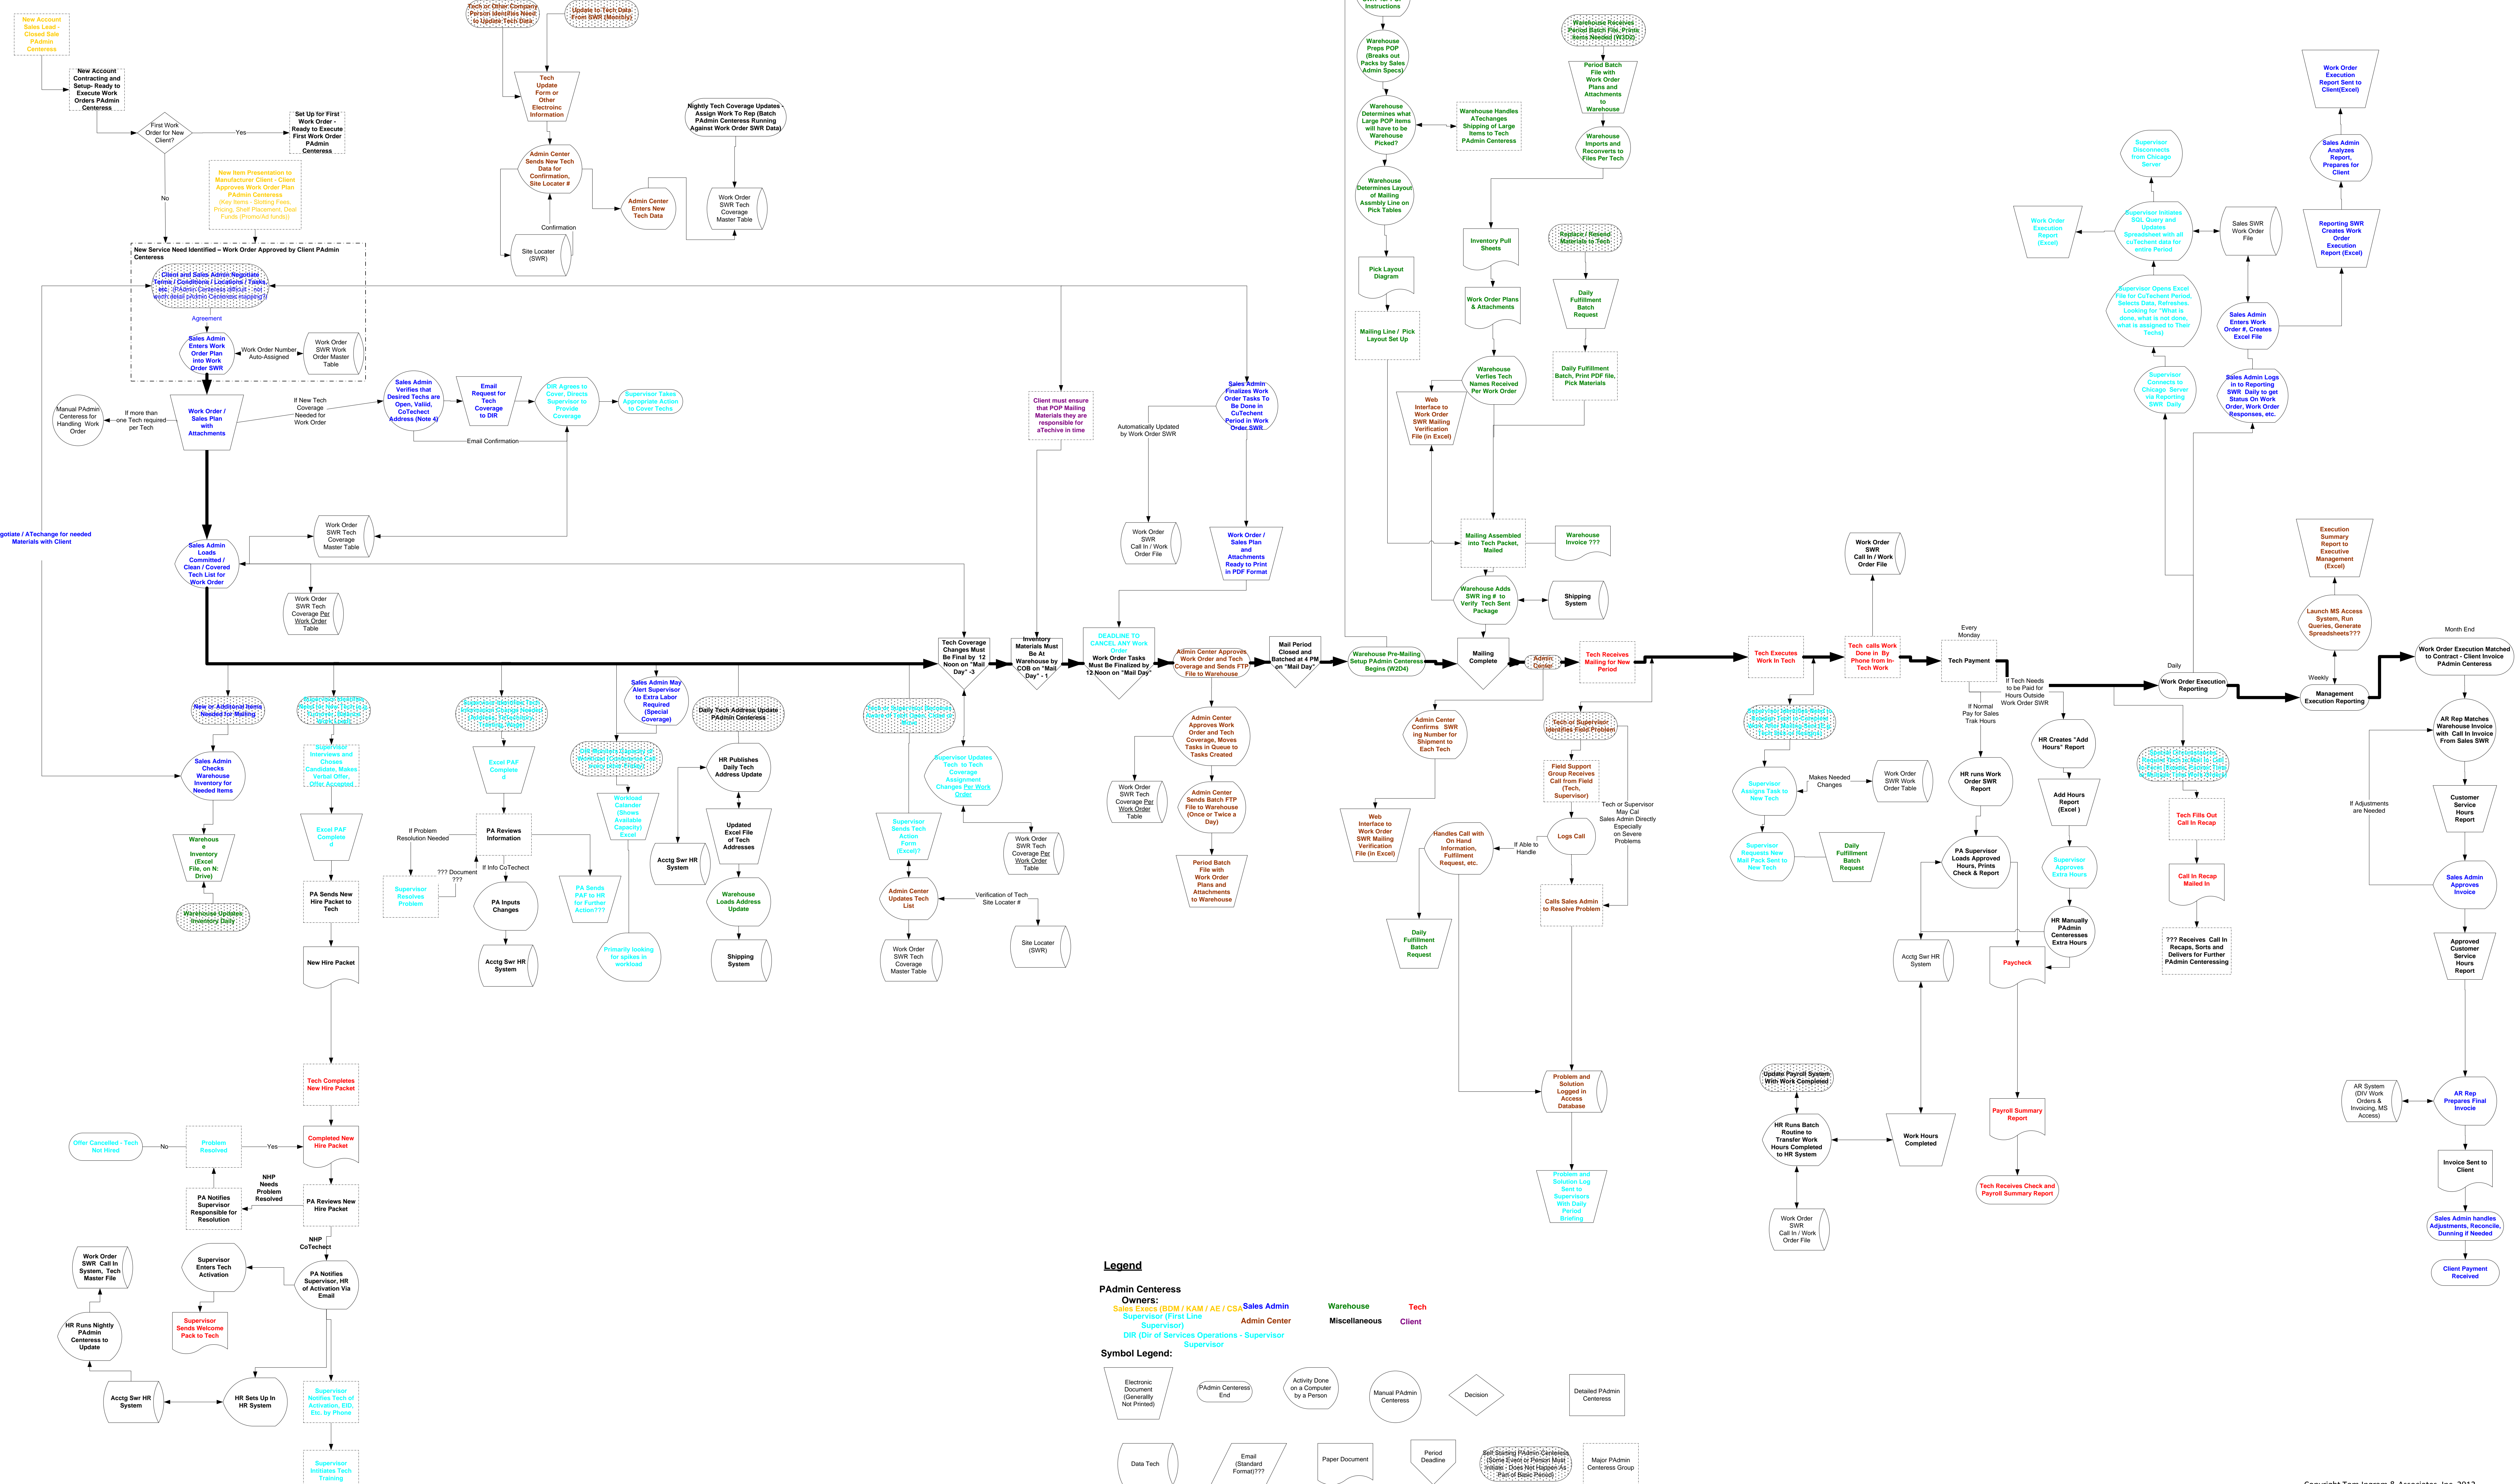

Division 3 - BEFORE

Legend

- PAdmin Centers Owners:**
 Sales Excess (BDM / KAM / AE / CSA) Sales Admin
 Supervisor (First Line Supervisor)
 Admin Center
 Warehouse
 Miscellaneous
 Tech
 Client
- DIR (Dir of Services Operations - Supervisor)**

Symbol Legend: